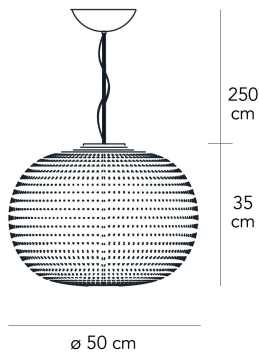

BIANCA LARGE

Matti Klenell, 2015

Bianca is a family of luminaires with the decoration on the diffuser surface features an orderly series of shallow delicate grooves etched into the white glass, yielding an effect resembling small footprints on fresh snow. Mouth blown, belt sanded and dipped in acid to obtain the distinctive 'silk effect' typical of fine glassware, Bianca diffusers are available in three different diameters.

Suspension lamp with diffused and dimmable light. Milk-white diffuser made of blown glass with satin-finish. Steel suspension cable. Transparent power cable. Painted polycarbonate ceiling rose. Bulb not included.