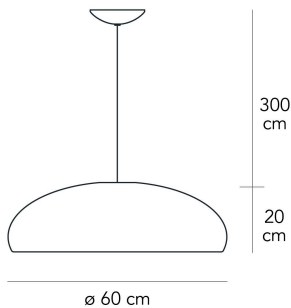

PANGEN

Historical Archive, 2012

This lampshade is a fluid, minimal dome shape, its lacquer finish and modern colors ensuring surprising lighting. Available in suspension and ceiling mounted versions.

Suspension lamp with direct and dimmable light. Top diffuser made of painted metal. Bottom diffuser made of opaline polycarbonate. Transparent power cable. Chromed polycarbonate ceiling rose. Bulb not included.