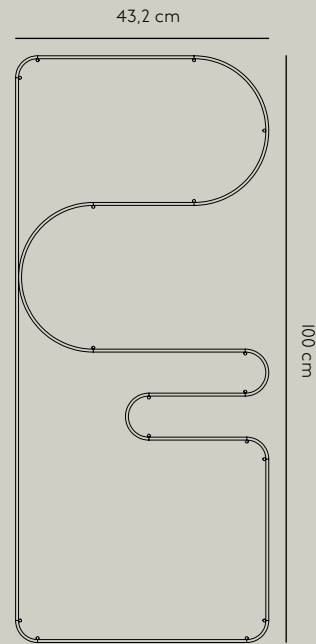

SPECIFICATIONS

<i>PRODUCT TYPE</i>	.....	Bench
<i>PRODUCT NAME</i>	.....	CURVA
<i>COLOURS</i>	.....	Gold Silver Black Taupe
<i>DIMENSIONS</i>	.....	L100 x W32 x H43,2 cm
<i>WEIGHT</i>	.....	11,5 kg
<i>MATERIAL</i>	.....	Steel with brass plating (gold) Steel with chrome plating (silver) Steel with powder coating
<i>QUANTITY PER PARCEL</i>	.....	1
<i>PACKAGING DIMENSIONS</i>	.....	L103,5 x W35,5 x H47 cm
<i>PACKAGING WEIGHT</i>	.....	12 kg

Diverse design: Turn the bench upside down for another visual effect of the bench