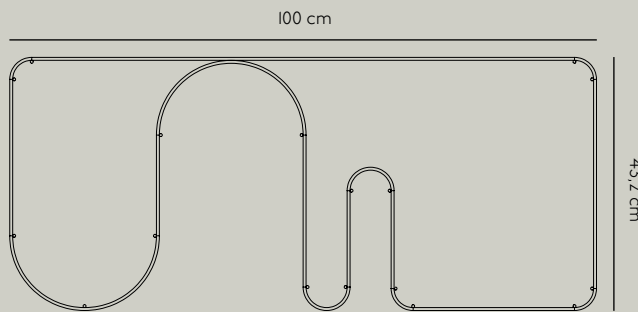

AYTM

CURVA BENCH

Product sheet

SPECIFICATIONS

<i>PRODUCT TYPE</i>	Bench
<i>PRODUCT NAME</i>	CURVA
<i>COLOURS</i>	Gold Silver Black Taupe
<i>DIMENSIONS</i>	L100 x W32 x H43,2 cm
<i>WEIGHT</i>	11,5 kg
<i>MATERIAL</i>	Steel with brass plating (gold) Steel with chrome plating (silver) Steel with powder coating
<i>QUANTITY PER PARCEL</i>	1
<i>PACKAGING DIMENSIONS</i>	L103,5 x W35,5 x H47 cm
<i>PACKAGING WEIGHT</i>	12 kg

Diverse design: Turn the bench upside down for another visual effect of the bench

VARIATIONS

BLACK
Art. No.
50588005008I

GOLD
Art. No.
50588000508I

TAUPE
Art. No.
50588004408I

SILVER
Art. No.
50588000408I

CARE GUIDE — METALS