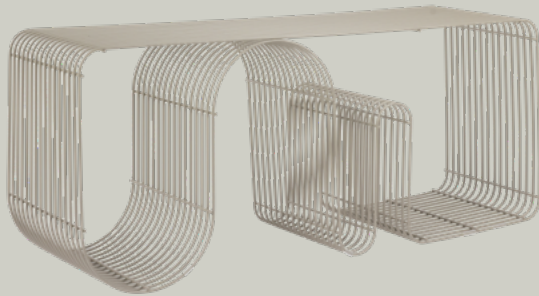

AYTM

CURVA BENCH

Product sheet

SPECIFICATIONS

<i>PRODUCT TYPE</i>	Bench
<i>PRODUCT NAME</i>	CURVA
<i>COLOURS</i>	Gold Silver Black Taupe
<i>DIMENSIONS</i>	L100 x W32 x H43,2 cm
<i>WEIGHT</i>	11,5 kg
<i>MATERIAL</i>	Steel with brass plating (gold) Steel with chrome plating (silver) Steel with powder coating
<i>QUANTITY PER PARCEL</i>	1
<i>PACKAGING DIMENSIONS</i>	L103,5 x W35,5 x H47 cm
<i>PACKAGING WEIGHT</i>	12 kg

Diverse design: Turn the bench upside down for another visual effect of the bench

VARIATIONS

BLACK
Art. No.
50588005008I

GOLD
Art. No.
50588000508I

TAUPE
Art. No.
50588004408I

SILVER
Art. No.
50588000408I

CARE GUIDE — METALS

Whether used as a stylish seating option, side table, bedside table or functional storage solution for magazines, interior accessories, or purses, the CURVA bench seamlessly blends form and function and is suitable for your entryway and living room. With its versatile nature, it can be effortlessly transformed into a vertical display unit, perfect for showcasing your favorite books, plants, or decorative items.

Enhance your comfort with CURVA seat cushion, designed for CURVA bench, providing an extra layer of coziness. The cushion offers enhanced comfort and provide a simple yet effective way to inject colour into your home. Transform the bench into a storage solution for your favorite accessories when placing CURVA wooden tray for stool at the bottom inside the bench.