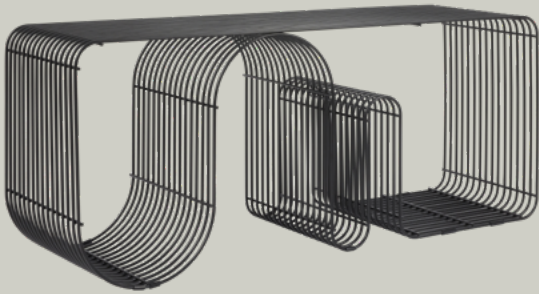

AYTM

CURVA BENCH

Product sheet

SPECIFICATIONS

<i>PRODUCT TYPE</i>	Bench
<i>PRODUCT NAME</i>	CURVA
<i>COLOURS</i>	Gold Silver Black Taupe
<i>DIMENSIONS</i>	L100 x W32 x H43,2 cm
<i>WEIGHT</i>	11,5 kg
<i>MATERIAL</i>	Steel with brass plating (gold) Steel with chrome plating (silver) Steel with powder coating
<i>QUANTITY PER PARCEL</i>	1
<i>PACKAGING DIMENSIONS</i>	L103,5 x W35,5 x H47 cm
<i>PACKAGING WEIGHT</i>	12 kg

Diverse design: Turn the bench upside down for another visual effect of the bench

VARIATIONS

BLACK
Art. No.
50588005008I

GOLD
Art. No.
50588000508I

TAUPE
Art. No.
50588004408I

SILVER
Art. No.
50588000408I

CARE GUIDE — METALS

Whether used as a stylish seating option, side table, bedside table or functional storage solution for magazines, interior accessories, or purses, the CURVA bench seamlessly blends form and function and is suitable for your entryway and living room. With its versatile nature, it can be effortlessly transformed into a vertical display unit, perfect for showcasing your favorite books, plants, or decorative items.

Enhance your comfort with CURVA seat cushion, designed for CURVA bench, providing an extra layer of coziness. The cushion offers enhanced comfort and provide a simple yet effective way to inject colour into your home. Transform the bench into a storage solution for your favorite accessories when placing CURVA wooden tray for stool at the bottom inside the bench.