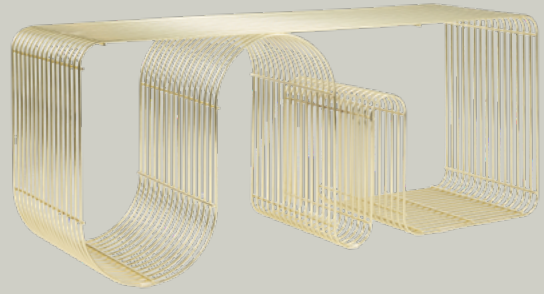

AYTM

CURVA BENCH

Product sheet

SPECIFICATIONS

<i>PRODUCT TYPE</i>	Bench
<i>PRODUCT NAME</i>	CURVA
<i>COLOURS</i>	Gold Silver Black Taupe
<i>DIMENSIONS</i>	L100 x W32 x H43,2 cm
<i>WEIGHT</i>	11,5 kg
<i>MATERIAL</i>	Steel with brass plating (gold) Steel with chrome plating (silver) Steel with powder coating
<i>QUANTITY PER PARCEL</i>	1
<i>PACKAGING DIMENSIONS</i>	L103,5 x W35,5 x H47 cm
<i>PACKAGING WEIGHT</i>	12 kg

Diverse design: Turn the bench upside down for another visual effect of the bench

VARIATIONS

BLACK
Art. No.
50588005008I

GOLD
Art. No.
50588000508I

TAUPE
Art. No.
50588004408I

SILVER
Art. No.
50588000408I

CARE GUIDE — METALS

Whether used as a stylish seating option, side table, bedside table or functional storage solution for magazines, interior accessories, or purses, the CURVA bench seamlessly blends form and function and is suitable for your entryway and living room. With its versatile nature, it can be effortlessly transformed into a vertical display unit, perfect for showcasing your favorite books, plants, or decorative items.

Enhance your comfort with CURVA seat cushion, designed for CURVA bench, providing an extra layer of coziness. The cushion offers enhanced comfort and provide a simple yet effective way to inject colour into your home. Transform the bench into a storage solution for your favorite accessories when placing CURVA wooden tray for stool at the bottom inside the bench.