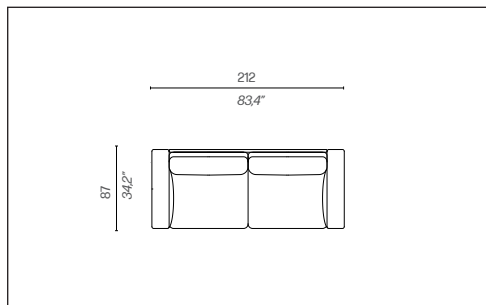

FENIX

by L + R Palomba

driade

Divano a due posti/*Two-seater sofa*
Codice/Code: D40015C