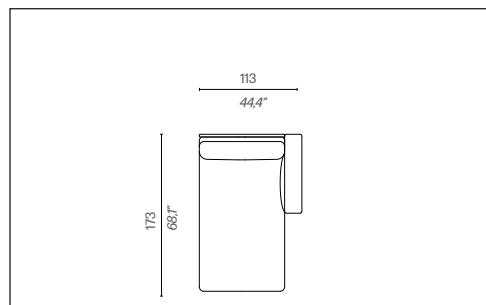

Elemento angolare destro/*Right corner element*
Codice/Code: D40047D

Elemento angolare sinistro/*Left corner element*
Codice/Code: D40048D

Dormeuse con bracciolo destro/*Daybed with right armrest*
Codice/Code: D40273M

Dormeuse con bracciolo sinistro/*Daybed with left armrest*
Codice/Code: D40274M

Elemento centrale/*Central element*
Codice/Code: D40135M

Elemento term. dx L. 193/*Closing right el. W. 193 / W. 75.9"*
Codice/Code: D40141E

Elemento term. sx L. 193/*Closing left el. W. 193 / W. 75.9"*
Codice/Code: D40142E

Isola piccola destra/*Small right ottoman*
Codice/Code: D40183E

Isola piccola sinistra/*Small left ottoman*
Codice/Code: D40184E