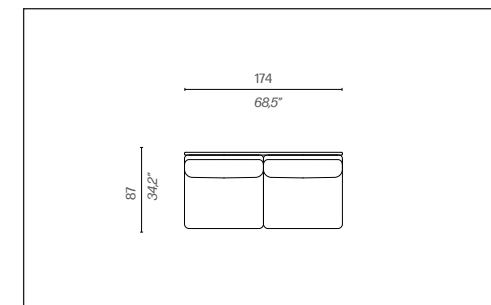

Elemento angolare destro/*Right corner element*
Codice/Code: D40047D

Elemento angolare sinistro/*Left corner element*
Codice/Code: D40048D

Dormeuse con bracciolo destro/*Daybed with right armrest*
Codice/Code: D40273M

Dormeuse con bracciolo sinistro/*Daybed with left armrest*
Codice/Code: D40274M

Elemento centrale/*Central element*
Codice/Code: D40135M

Elemento term. dx L. 193/*Closing right el. W. 193 / W. 75.9"*
Codice/Code: D40141E

Elemento term. sx L. 193/*Closing left el. W. 193 / W. 75.9"*
Codice/Code: D40142E

Isola piccola destra/*Small right ottoman*
Codice/Code: D40183E

Isola piccola sinistra/*Small left ottoman*
Codice/Code: D40184E