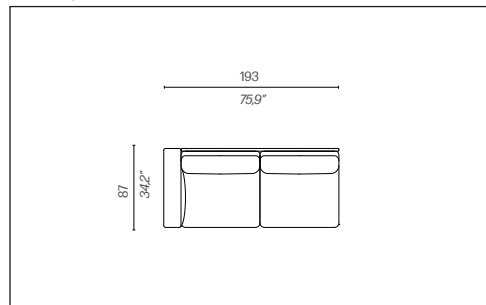

Dormeuse con bracciolo sinistro/*Daybed with left armrest*
Codice/Code: D40274M

Elemento centrale/*Central element*
Codice/Code: D40135M

Elemento term. dx L. 193/*Closing right el. W. 193 / W. 75.9"*
Codice/Code: D40141E

Elemento term. sx L. 193/*Closing left el. W. 193 / W. 75.9"*
Codice/Code: D40142E

Isola piccola destra/*Small right ottoman*
Codice/Code: D40183E

Isola piccola sinistra/*Small left ottoman*
Codice/Code: D40184E