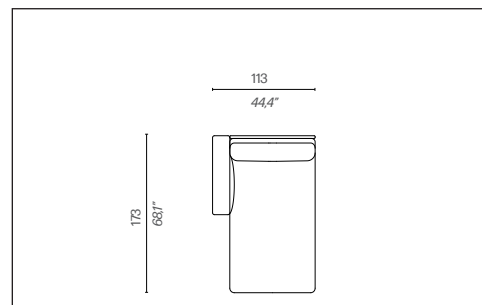

Elemento angolare destro/*Right corner element*
Codice/Code: D40047D

Elemento angolare sinistro/*Left corner element*
Codice/Code: D40048D

Dormeuse con bracciolo destro/*Daybed with right armrest*
Codice/Code: D40273M

Dormeuse con bracciolo sinistro/*Daybed with left armrest*
Codice/Code: D40274M

Elemento centrale/*Central element*
Codice/Code: D40135M

Elemento term. dx L. 193/*Closing right el. W. 193 / W. 75.9"*
Codice/Code: D40141E

Elemento term. sx L. 193/*Closing left el. W. 193 / W. 75.9"*
Codice/Code: D40142E

Isola piccola destra/*Small right ottoman*
Codice/Code: D40183E

Isola piccola sinistra/*Small left ottoman*
Codice/Code: D40184E