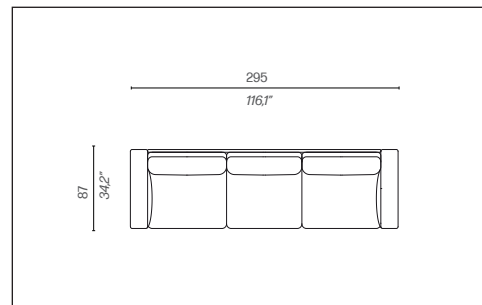

Elemento angolare destro/*Right corner element*
Codice/Code: D40047D

Elemento angolare sinistro/*Left corner element*
Codice/Code: D40048D

Dormeuse con bracciolo destro/*Daybed with right armrest*
Codice/Code: D40273M

Dormeuse con bracciolo sinistro/*Daybed with left armrest*
Codice/Code: D40274M

Elemento centrale/*Central element*
Codice/Code: D40135M

Elemento term. dx L. 193/*Closing right el. W. 193 / W. 75.9"*
Codice/Code: D40141E

Elemento term. sx L. 193/*Closing left el. W. 193 / W. 75.9"*
Codice/Code: D40142E

Isola piccola destra/*Small right ottoman*
Codice/Code: D40183E

Isola piccola sinistra/*Small left ottoman*
Codice/Code: D40184E