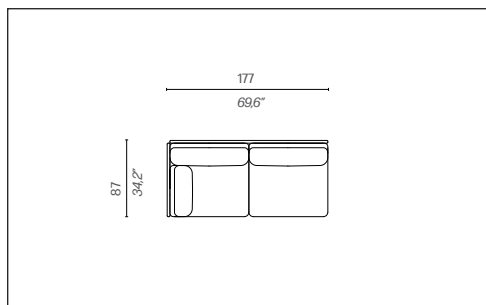

Elemento angolare destro/*Right corner element*
Codice/Code: D40047D

Elemento angolare sinistro/*Left corner element*
Codice/Code: D40048D

Dormeuse con bracciolo destro/*Daybed with right armrest*
Codice/Code: D40273M

Dormeuse con bracciolo sinistro/*Daybed with left armrest*
Codice/Code: D40274M

Elemento centrale/*Central element*
Codice/Code: D40135M

Elemento term. dx L. 193/*Closing right el. W. 193 / W. 75.9"*
Codice/Code: D40141E

Elemento term. sx L. 193/*Closing left el. W. 193 / W. 75.9"*
Codice/Code: D40142E

Isola piccola destra/*Small right ottoman*
Codice/Code: D40183E

Isola piccola sinistra/*Small left ottoman*
Codice/Code: D40184E