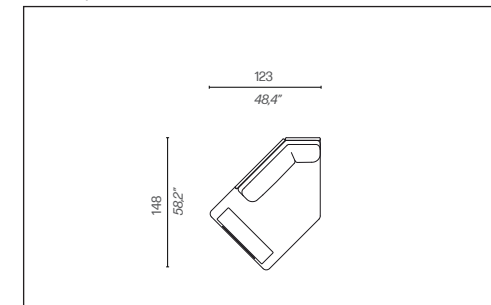

Dormeuse con bracciolo sinistro/*Daybed with left armrest*
Codice/Code: D40274M

Elemento centrale/*Central element*
Codice/Code: D40135M

Elemento term. dx L. 193/*Closing right el. W. 193 / W. 75.9"*
Codice/Code: D40141E

Elemento term. sx L. 193/*Closing left el. W. 193 / W. 75.9"*
Codice/Code: D40142E

Isola piccola destra/*Small right ottoman*
Codice/Code: D40183E

Isola piccola sinistra/*Small left ottoman*
Codice/Code: D40184E