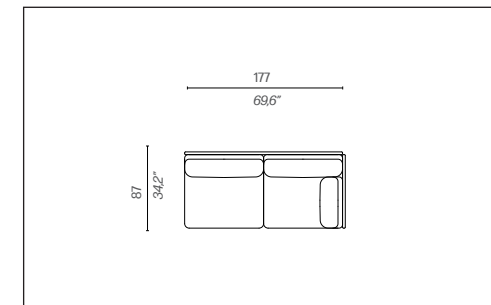

Elemento angolare destro/*Right corner element*
Codice/Code: D40047D

Elemento angolare sinistro/*Left corner element*
Codice/Code: D40048D

Dormeuse con bracciolo destro/*Daybed with right armrest*
Codice/Code: D40273M

Dormeuse con bracciolo sinistro/*Daybed with left armrest*
Codice/Code: D40274M

Elemento centrale/*Central element*
Codice/Code: D40135M

Elemento term. dx L. 193/*Closing right el. W. 193 / W. 75.9"*
Codice/Code: D40141E

Elemento term. sx L. 193/*Closing left el. W. 193 / W. 75.9"*
Codice/Code: D40142E

Isola piccola destra/*Small right ottoman*
Codice/Code: D40183E

Isola piccola sinistra/*Small left ottoman*
Codice/Code: D40184E