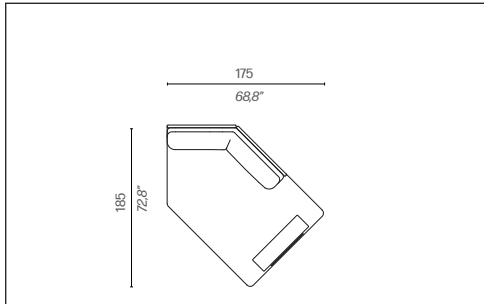

Dormeuse con bracciolo sinistro/*Daybed with left armrest*
Codice/Code: D40274M

Elemento centrale/*Central element*
Codice/Code: D40135M

Elemento term. dx L. 193/*Closing right el. W. 193 / W. 75.9"*
Codice/Code: D40141E

Elemento term. sx L. 193/*Closing left el. W. 193 / W. 75.9"*
Codice/Code: D40142E

Isola piccola destra/*Small right ottoman*
Codice/Code: D40183E

Isola piccola sinistra/*Small left ottoman*
Codice/Code: D40184E

FENIX

by L + R Palomba

driade

Isola grande destra/*Large right ottoman*
Codice/Code: D40235E

Isola grande sinistra/*Large left ottoman*
Codice/Code: D40236E