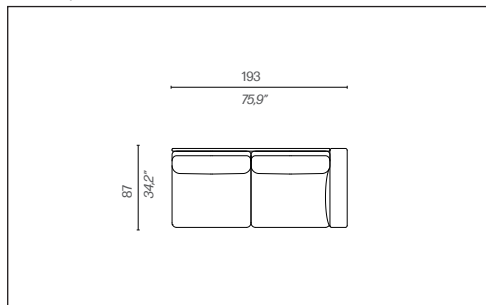

Elemento angolare destro/*Right corner element*
Codice/Code: D40047D

Elemento angolare sinistro/*Left corner element*
Codice/Code: D40048D

Dormeuse con bracciolo destro/*Daybed with right armrest*
Codice/Code: D40273M

Dormeuse con bracciolo sinistro/*Daybed with left armrest*
Codice/Code: D40274M

Elemento centrale/*Central element*
Codice/Code: D40135M

Elemento term. dx L. 193/*Closing right el. W. 193 / W. 75.9"*
Codice/Code: D40141E

Elemento term. sx L. 193/*Closing left el. W. 193 / W. 75.9"*
Codice/Code: D40142E

Isola piccola destra/*Small right ottoman*
Codice/Code: D40183E

Isola piccola sinistra/*Small left ottoman*
Codice/Code: D40184E