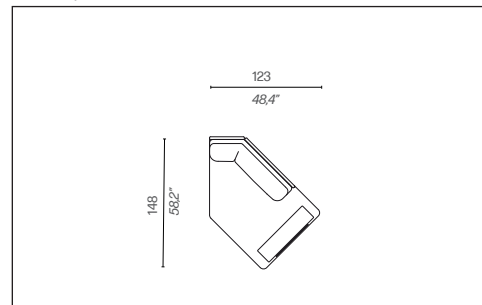

Elemento angolare destro/*Right corner element*
Codice/Code: D40047D

Elemento angolare sinistro/*Left corner element*
Codice/Code: D40048D

Dormeuse con bracciolo destro/*Daybed with right armrest*
Codice/Code: D40273M

Dormeuse con bracciolo sinistro/*Daybed with left armrest*
Codice/Code: D40274M

Elemento centrale/*Central element*
Codice/Code: D40135M

Elemento term. dx L. 193/*Closing right el. W. 193 / W. 75.9"*
Codice/Code: D40141E

Elemento term. sx L. 193/*Closing left el. W. 193 / W. 75.9"*
Codice/Code: D40142E

Isola piccola destra/*Small right ottoman*
Codice/Code: D40183E

Isola piccola sinistra/*Small left ottoman*
Codice/Code: D40184E