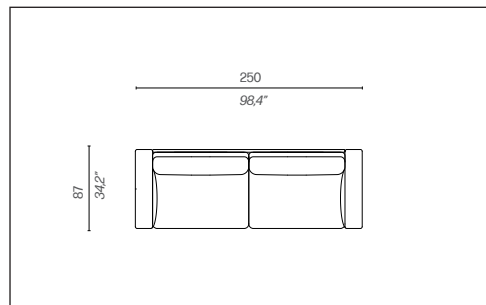

Divano a tre posti/*Three-seater sofa*
Codice/Code: D40016C