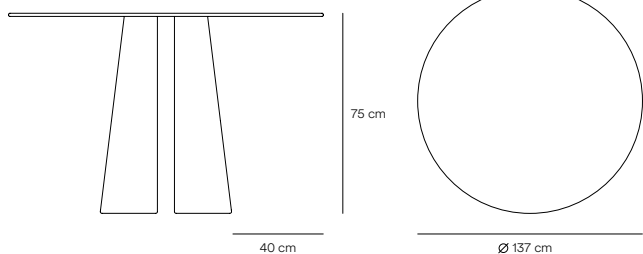

Cep Table

Cep table set, is simple and minimalist, where the outmost of the construction process of the pieces have been sought: the curved wood.

With only two symmetrical parts, Cep's base is generated on which the top board rests, creating simple tables that highlight the nobility of the wood and caring details of this collection.

Designed by Cambres Design

Measures

Models

Finishes

Legs structure. Ash veneer

Table top. Ash veneer

Downloads

Fact sheet 218,61 KB ↓