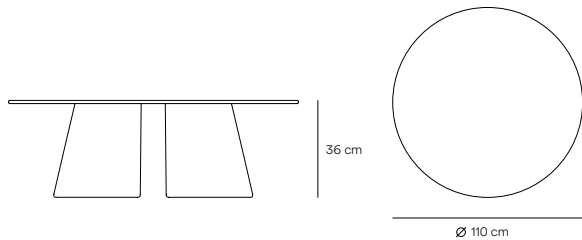

With only two symmetrical parts, Cep's base is generated on which the top board rests, creating simple tables that highlight the nobility of the wood and caring details of this collection.

Designed by Cambres Design

Measures

Models