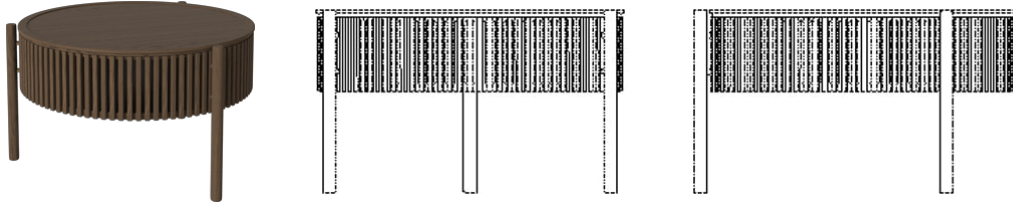

## Story series

Designed by Anna Karnov & Clara Mahler, Denmark

---

Story is an elegant series of handmade side, coffee and bar tables. Each design features the distinctively airy front formed by the elegant wooden columns. Transparent enough to show off your favourite items or just covered enough to conceal them behind the playful front. The designers behind it, Anna Karnov & Clara Mahler, wanted to create a long-lasting design that meets changing needs and wishes. Emphasised by quality craftsmanship and the natural oak that changes character over the years and makes each table unique with its own original and beautiful story. The tables are made of FSC-certified wood and each table is assembled with six bolts that are creatively hidden from the naked eye.

## Story Coffee Table Ø83 cm

### Specifications

Country of origin	Assembly	Height	Weight	Diameter	Producer
Croatia	Legs/Base to be mounted	49 cm	27 kg	83 cm	Spinvalis
Wood due diligence	The parcel's measurements				
Top, Solid, Oak, Quercus robur, Croatia / Top, Solid, Oak, Quercus robur, Croatia / Slats, Solid, Oak, Quercus robur, Croatia	The parcel's measurements 1: 0.18 m <sup>3</sup> , 27.0 kg (D 85.0 cm, W 85.0 cm, H 25.0 cm))				