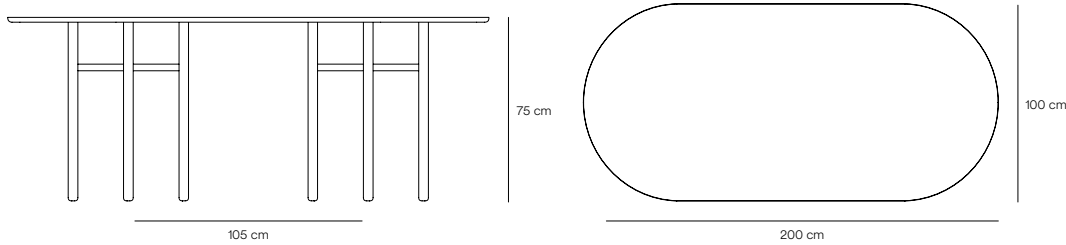

Junco Table

Junco collection has sought to generate a minimal, elegant and stylish silhouette.

The oval table Junco has 8 legs distributed into 2 groups. They are joined by pairs via a cylindrical wooden crossbars, crossing but without intersecting each other

Designed by Cambres Design

Measures

Models

13641_TE

13642_TE

Finishes

Legs structure. Solid wood

Light natural