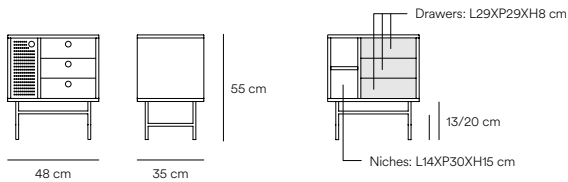

Designed by Cambres Design

Measures

Models

Finishes

Downloads

Fact sheet 466,87 KB ↓

Images 8,40 MB ↓

File 3ds 351,68 KB ↓