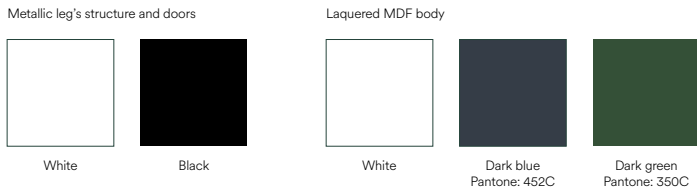

Models

Finishes